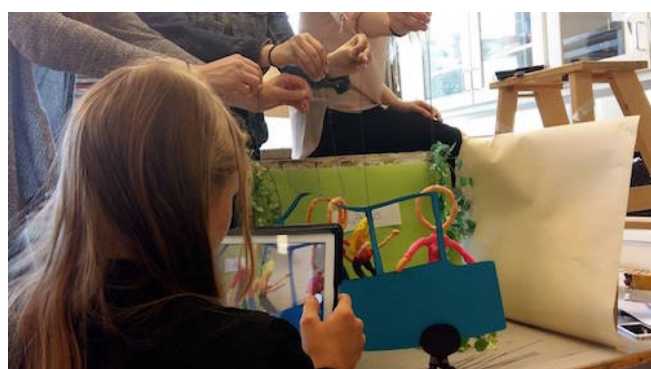

Alice Liu. Movie Magic, May 2016

Alice Liu (b. 1961 CN/IS) &
Rauman Lyseo high school visual art students
KU1 and KU2 courses.

Brummi culture club 26.5.2016 at 6 pm.

Residency 4.4.–27.5.2016

Listhus Artist Residency
(<http://listhus.com/index.html>)

Alice Liu collaborates with Emilia Badyari and Tuula Kuusela, art teachers of Rauman Lyseo lukio to establish a new media course for students in Rauma. In this *Movie Magic* workshop, students will explore the basic film language and theory, which means the illusion of human eye. Firstly, participants need to do a simple 15 second stop motion animation. They select objects and take a picture of every movement to form the sense of story. Step by step, from simple to complicated, through these 6 weeks workshop, students will gain the skills of producing animation, problem solving, communication, collaboration and of course, have a lot of fun.